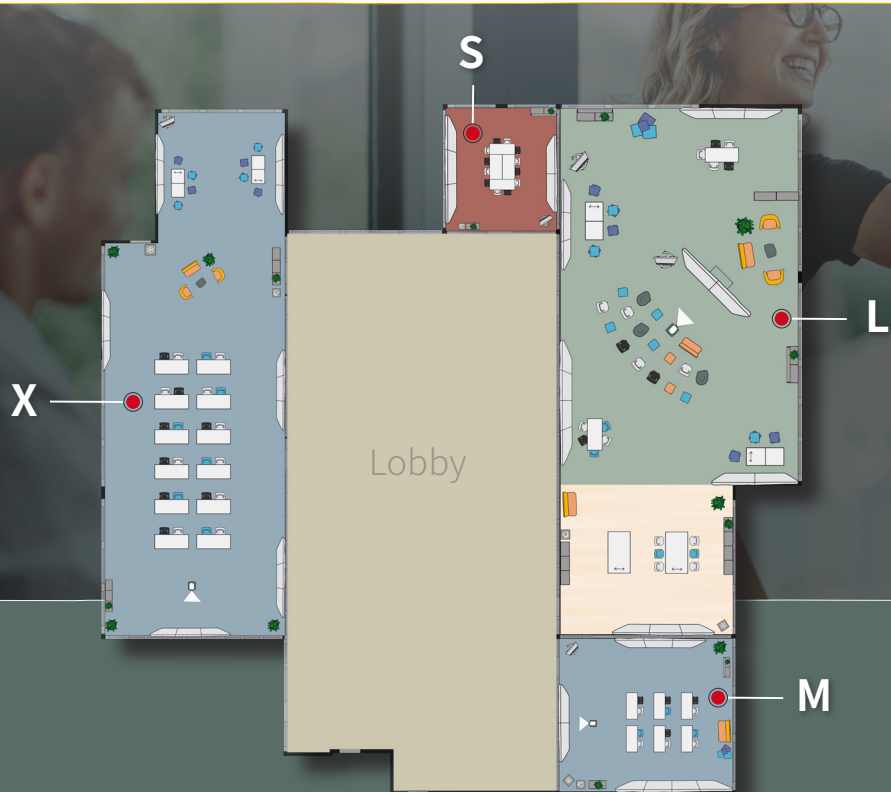

Unsere Location - Albisrieden

 **850m²**  **BIS ZU 365 PERSONEN**  **140m² MAGNETISCHE WHITEBOARDS**  **BIS ZU 17 BREAK-OUTS**

memox.
workshop.meeting.conference spaces and services