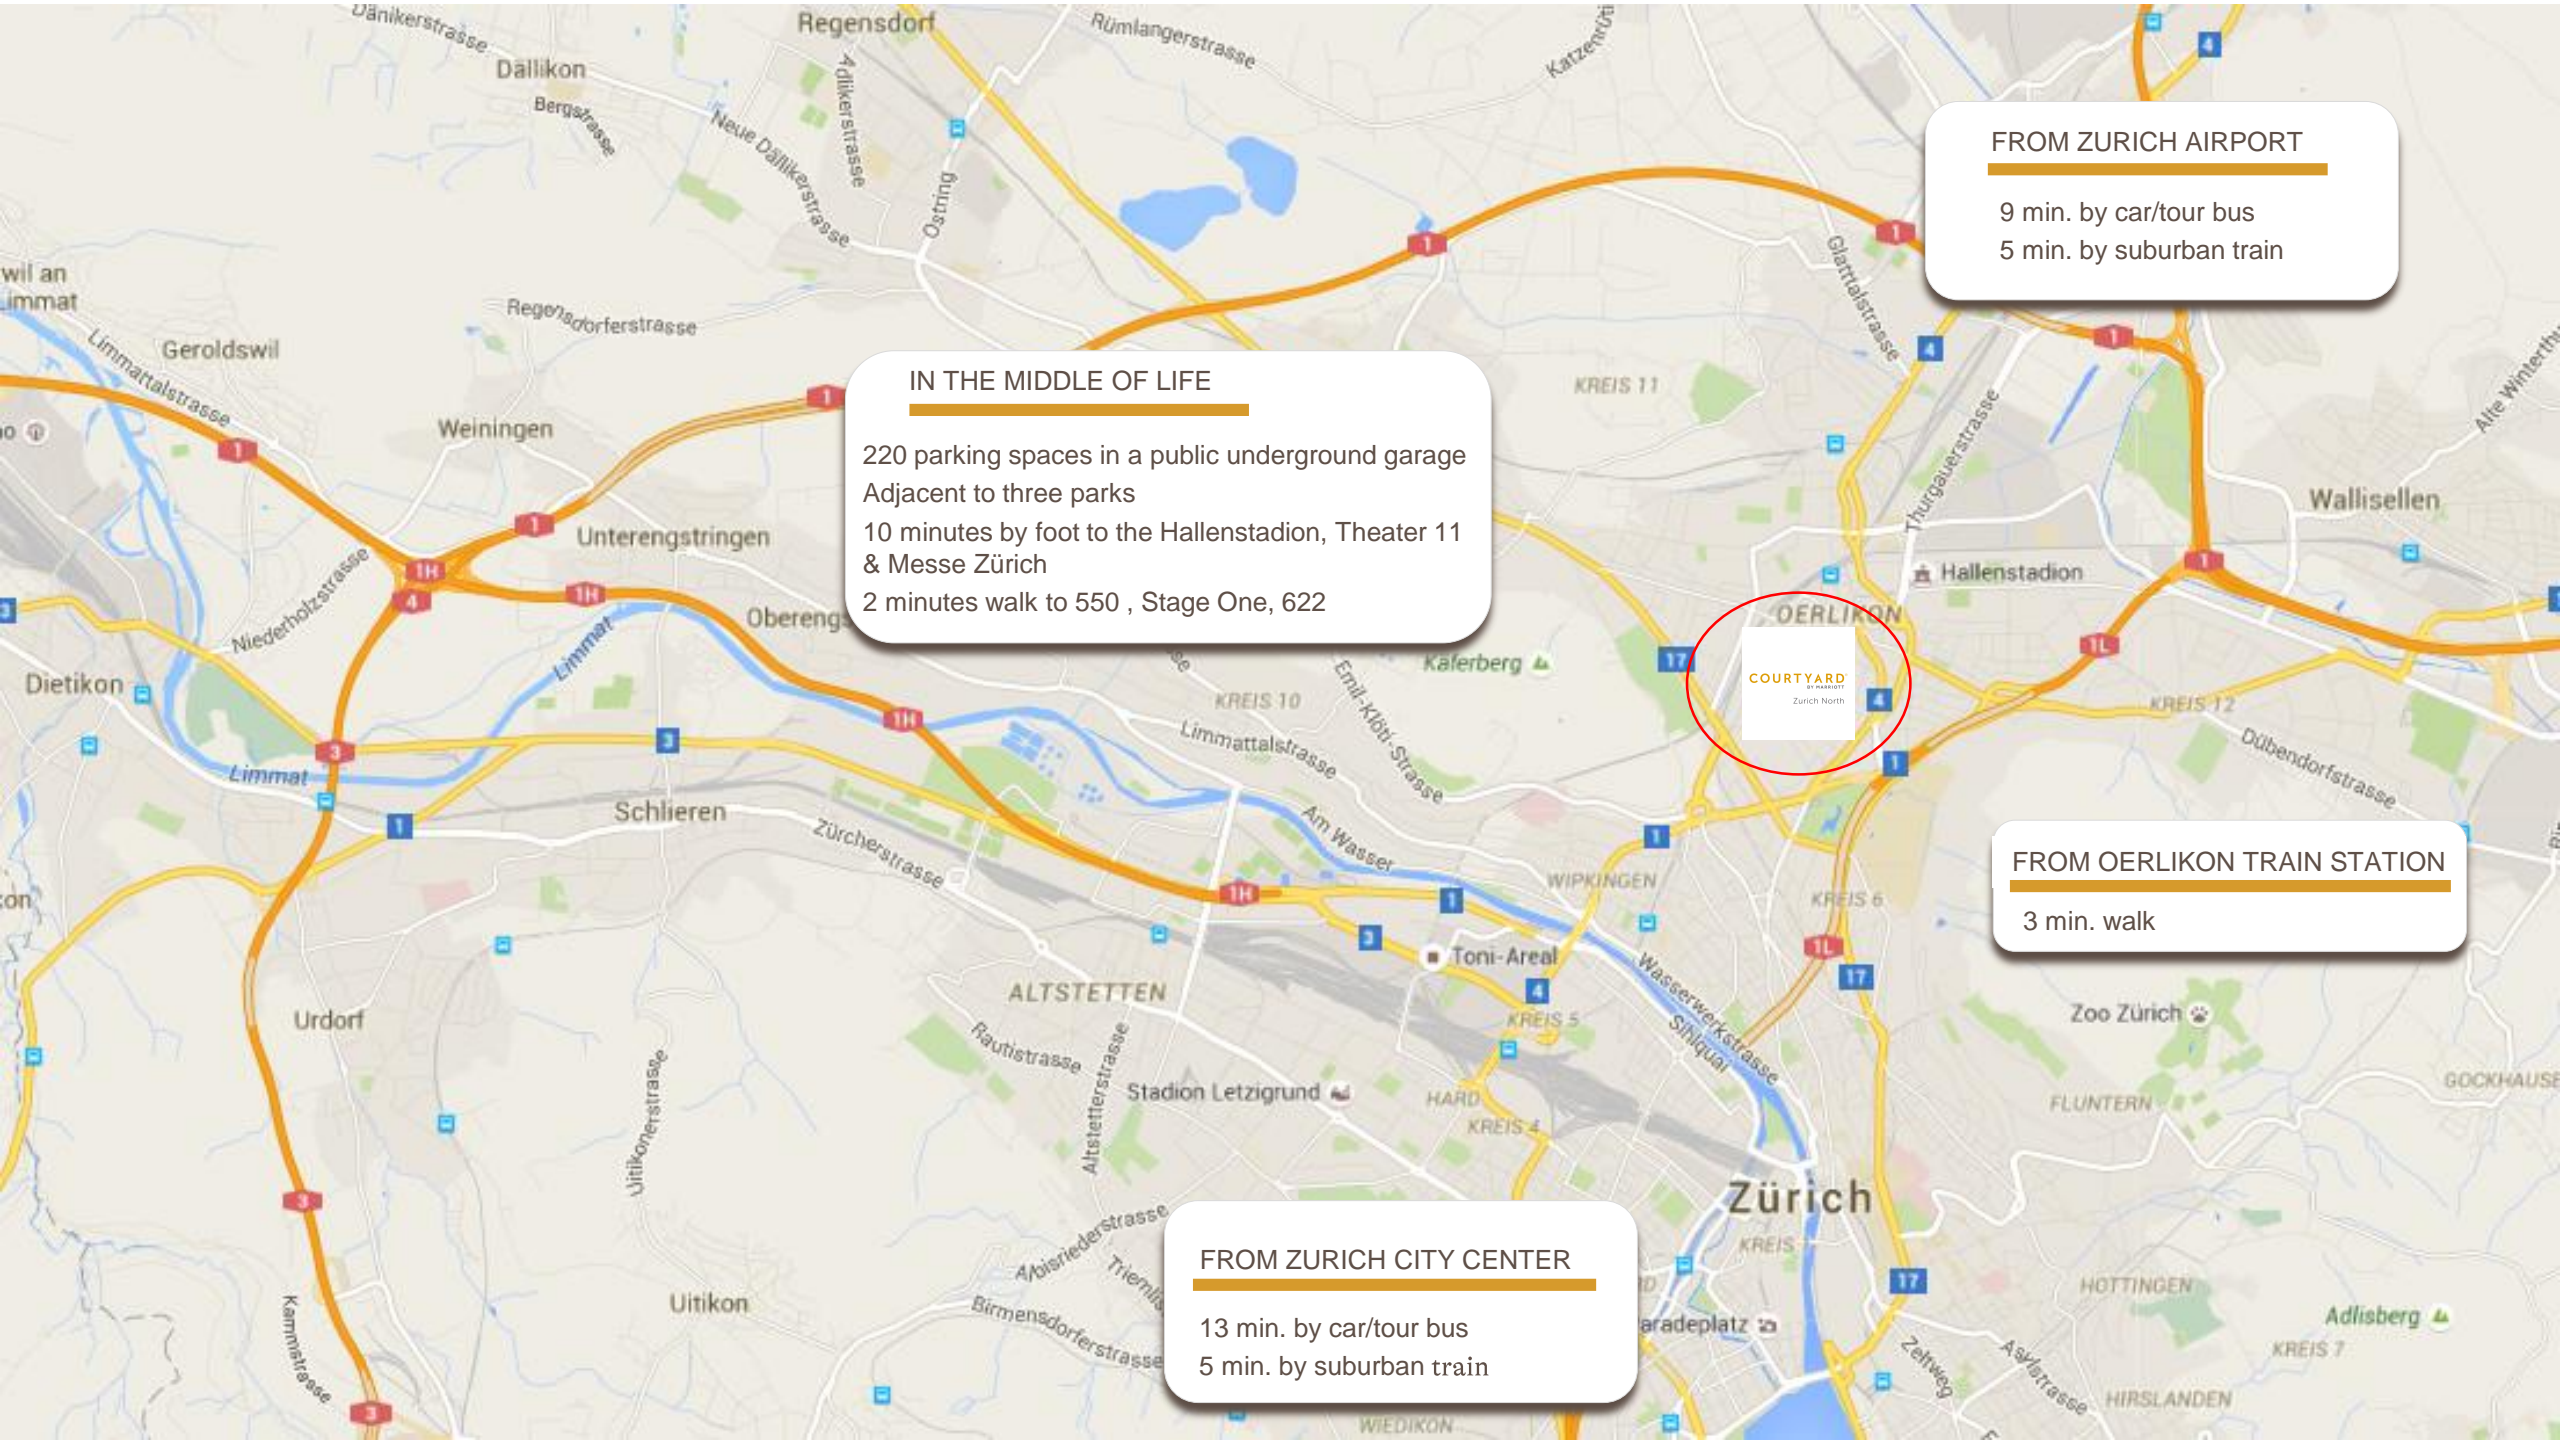

GRÜEZI

COURTYARD[®]
BY MARRIOTT

Zurich North

FROM ZÜRICH AIRPORT

9 min. by car/tour bus
5 min. by suburban train

IN THE MIDDLE OF LIFE

220 parking spaces in a public underground garage
Adjacent to three parks
10 minutes by foot to the Hallenstadion, Theater 11 & Messe Zürich
2 minutes walk to 550, Stage One, 622

FROM OERLIKON TRAIN STATION

3 min. walk

FROM ZÜRICH CITY CENTER

13 min. by car/tour bus
5 min. by suburban train

COURTYARD
Zürich North

FLOORPLAN

COURTYARD[®]
BY MARRIOTT

CONTACT